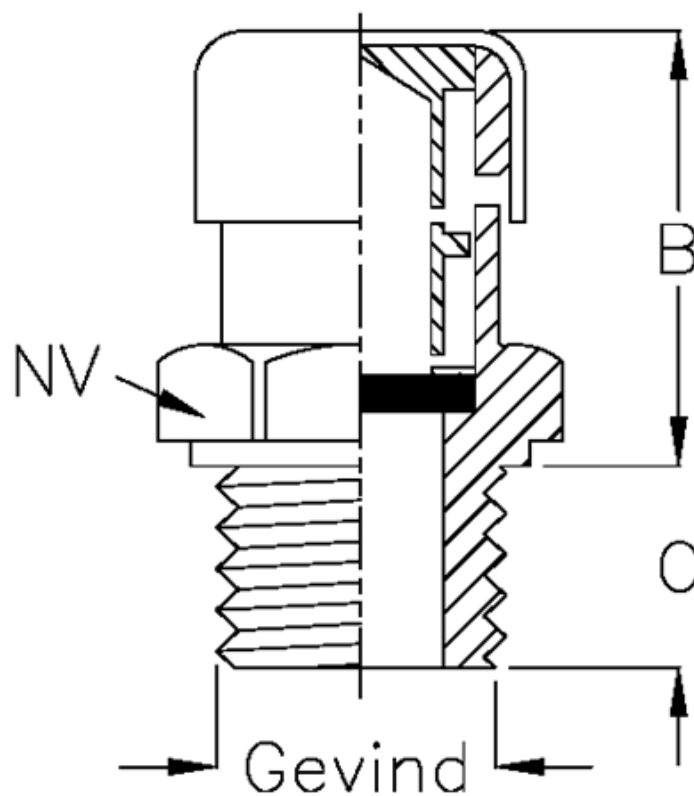

# Data Sheet

Article number: 21311027

Description: Breather plug with labyrinth/filter  
Type 31A G 3/8

## Measures

B = 19

C = 9

NV = 20

Thread = 3/8 GAS